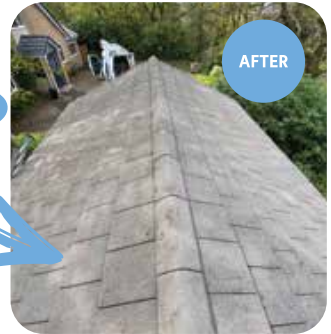

THE NORTH WEST'S "ULTIMATE CLEANING & PROPERTY CARE SERVICE"

IF YOU WANT YOUR ROOF TO LOOK GOOD AS **NEW!**

Let Just Clean Property Care give your roof a makeover with our professional roof cleaning & soft washing services. We are a Warrington-based cleaning company specialising in low pressure cleaning, soft washing and manual roof cleaning.

What do we offer?

Over time your roof can become covered in unsightly moss, algae or lichen. This happens when your roofing material becomes porous due to weathering over many years, leading to damaged tiles and blocked gutters.

Contact us today for a
FREE QUOTE
on 0800 772040!